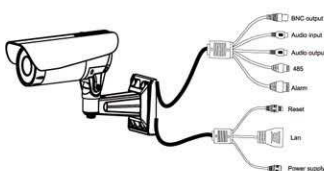

With other advanced features like POE, WIFI, TF card on-board storage, and two way audio. ZKIR WDR series are completed IP Cameras for outdoor use

ZKIR3 WDR series

Bullet

Dome

Mini Dome

Speed Dome

Box

Cube

Technical Specifications

Product Model	ZKIR372: 1 megapixel, Day & Night ZKIR373: 1 megapixel, Day & Night
Product Name	Megapixel CMOS IR waterproof bullet IP camera
Camera Performance	
Image Sensor	1/3" megapixel WDR progressive CMOS
Image Resolution	1280*720
Minimum Illumination	0.1 Lux (IR off), 0 Lux (IR on)
Day/Night Mode	Automatically IR-cut filter
Lens Type	ZKIR372: 6mm fixed lens ZKIR373: 12mm fixed lens
IR Distance	ZKIR372: 60° projection angle, 15~20 meters ZKIR373: 25° projection angle, 20~30 meters
Video	
Video Compression	H.264 main profile level 3
Video Resolution	Main stream: 1280*720 Secondary stream: 320*240
Video Frame Rate	1~25 frame settable
Image settings	Brightness, contrast, saturation, color, up/down, left/right, WDR on/off
Audio	
Audio Streaming	Two-way
Audio Compression	G.726/G.711
Audio Input	1 channel line/Mic input
Audio Output	1 channel line output
Network	
Security	Multi-level users access with password protection
Network Interface	10Base-T/100Base-TX Ethernet interface

Product dimension figure

(Remark: all the dimensions are in mm)

Interface figure

Standard accessories

ZKVISION Software(Included in CD)

Power supply

Mounting bracket plate

CD