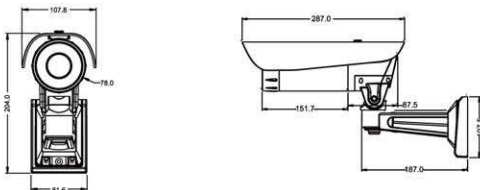

Technical Specifications

Product Model	ZKIR372: 1 megapixel, Day & Night ZKIR373: 1 megapixel, Day & Night
Product Name	Megapixel CMOS IR waterproof bullet IP camera
Camera Performance	
Image Sensor	1/3" megapixel WDR progressive CMOS
Image Resolution	1280*720
Minimum Illumination	0.1 Lux (IR off), 0 Lux (IR on)
Day/Night Mode	Automatically IR-cut filter
Lens Type	ZKIR372: 6mm fixed lens ZKIR373: 12mm fixed lens
IR Distance	ZKIR372: 60° projection angle, 15~20 meters ZKIR373: 25° projection angle, 20~30 meters
Video	
Video Compression	H.264 main profile level 3
Video Resolution	Main stream: 1280*720 Secondary stream: 320*240
Video Frame Rate	1~25 frame settable
Image settings	Brightness, contrast, saturation, color, up/down, left/right, WDR on/off
Audio	
Audio Streaming	Two-way
Audio Compression	G.726/G.711
Audio Input	1 channel line/Mic input
Audio Output	1 channel line output
Network	
Security	Multi-level users access with password protection
Network Interface	10Base-T/100Base-TX Ethernet interface

Product dimension figure

(Remark: all the dimensions are in mm)

Interface figure

Standard accessories

ZKVISION Software(Included in CD)

Power supply

Mounting bracket plate

CD